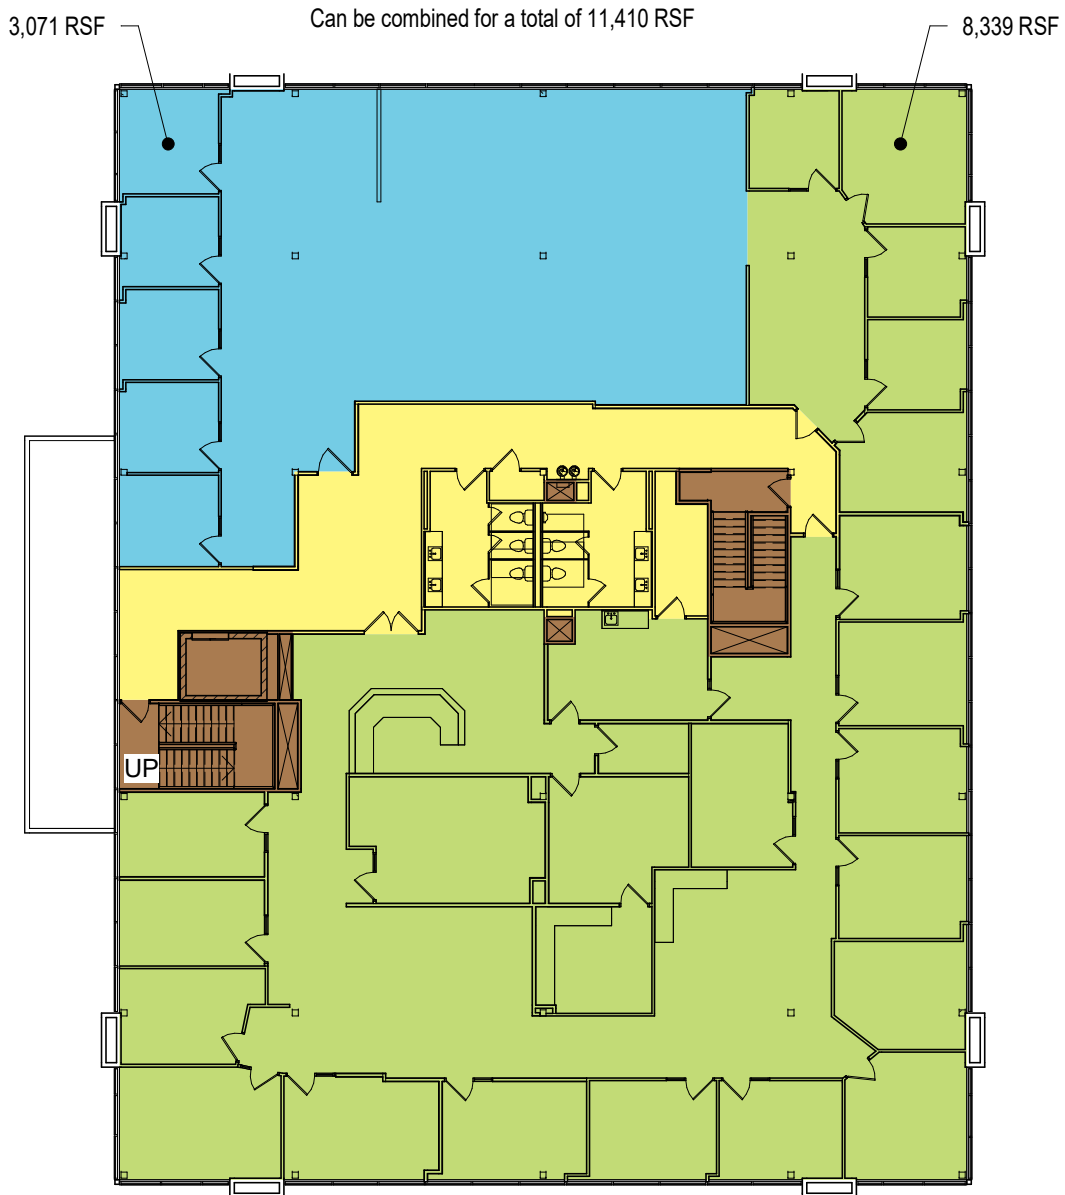

8040 Excelsior Drive, Suite 200  
Madison, Wisconsin 53717  
Ph. 608-836-8000  
Fx. 608-836-7863  
www.gialamas.com

AVAILABLE SPACE

THIRD FLOOR PLAN