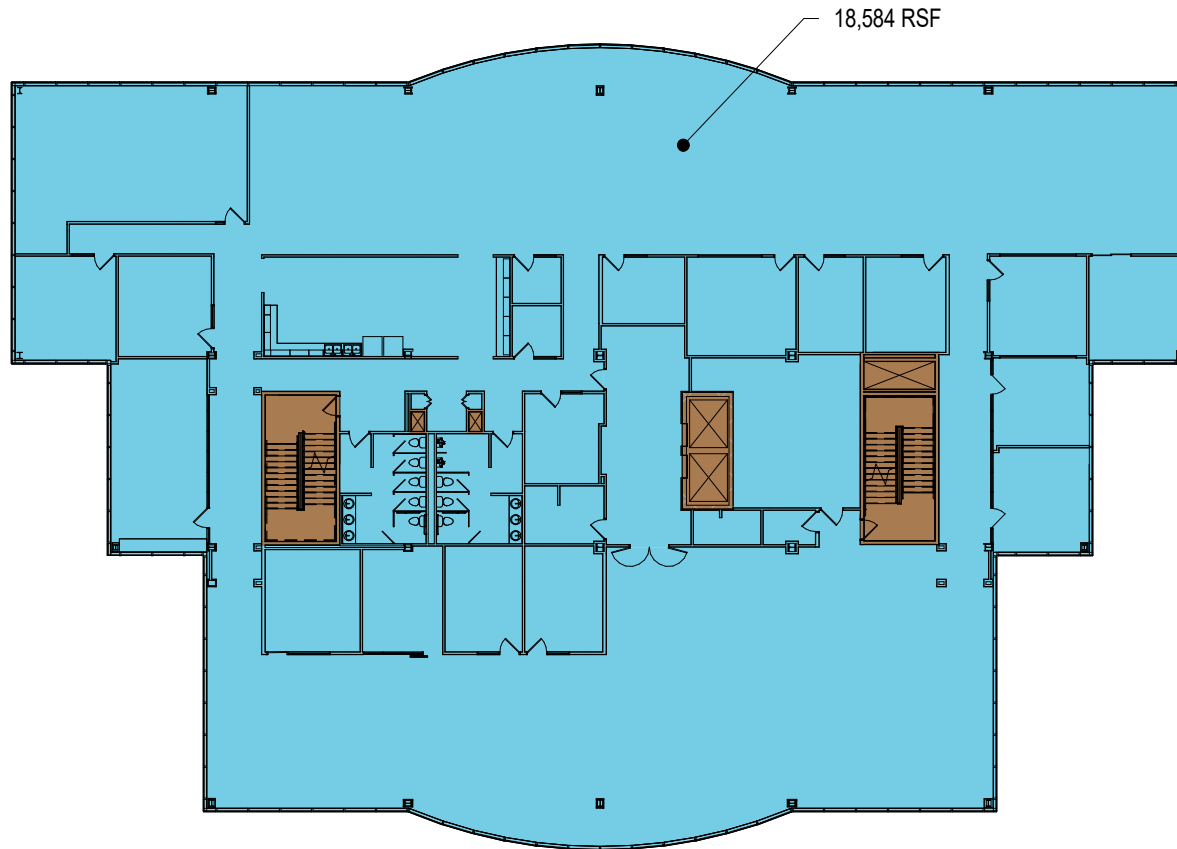

# The Gialamas Company, Inc.

8040 Excelsior Drive, Suite 200  
Madison, Wisconsin 53717  
Ph. 608-836-8000  
Fx. 608-836-7863  
www.gialamas.com

1200 JOHN Q. HAMMONS DRIVE

THIRD FLOOR PLAN