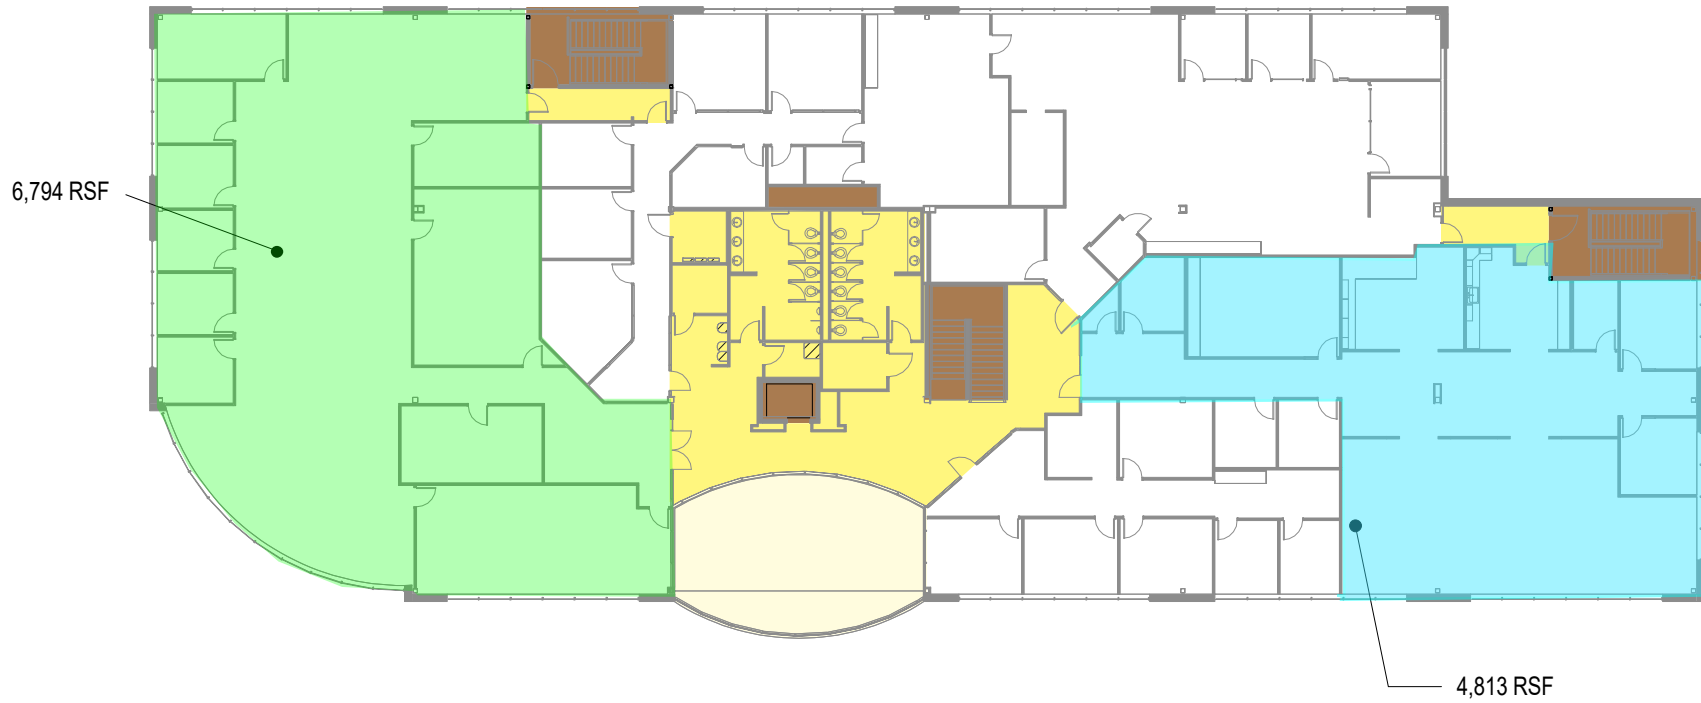

# The Gialamas Company, Inc.

8040 Excelsior Drive, Suite 200  
Madison, Wisconsin 53717  
Ph. 608-836-8000  
Fx. 608-836-7863  
www.gialamas.com

1111 DEMING WAY  
MADISON, WISCONSIN

SECOND FLOOR PLAN