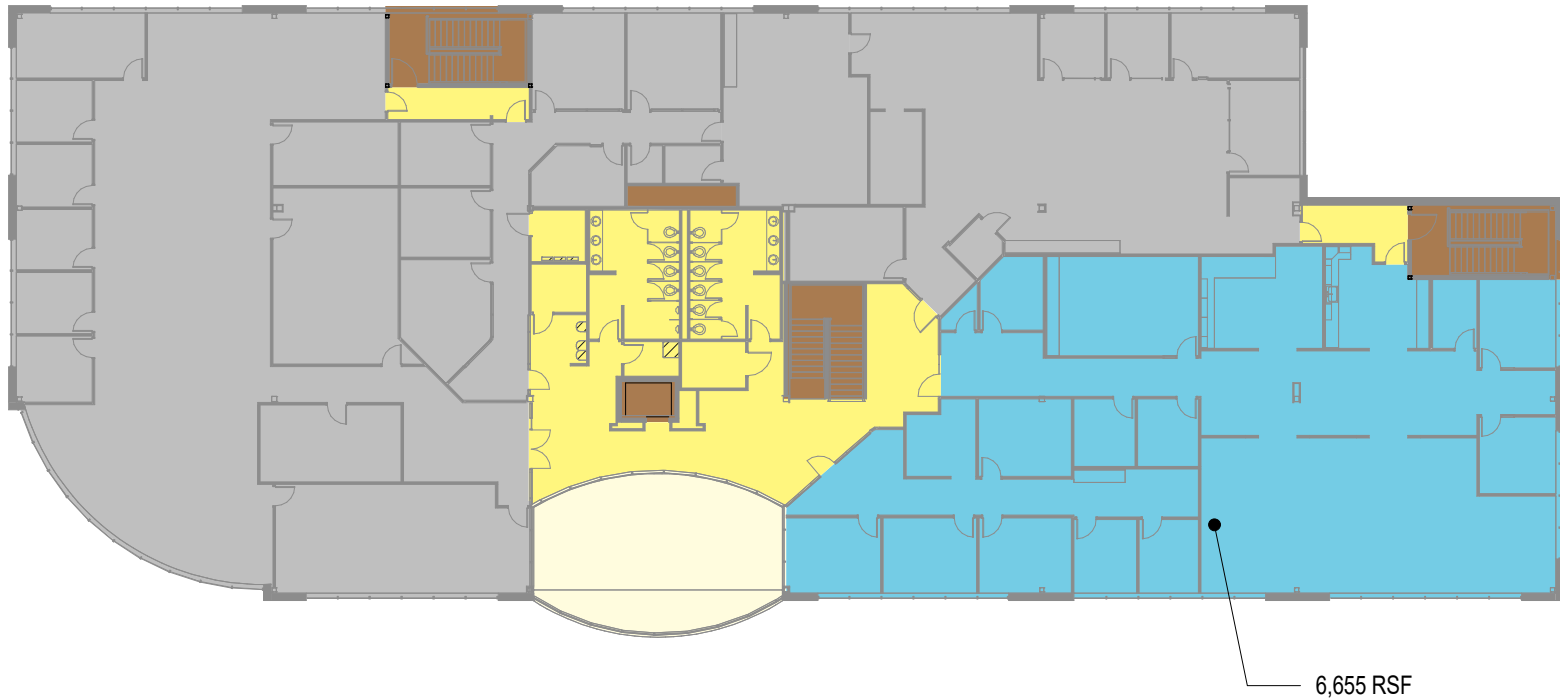

The Gialamas Company, Inc.

8040 Excelsior Drive, Suite 200
Madison, Wisconsin 53717
Ph. 608-836-8000
Fx. 608-836-7863
www.gialamas.com

1111 DEMING WAY
MADISON, WISCONSIN

SECOND FLOOR PLAN